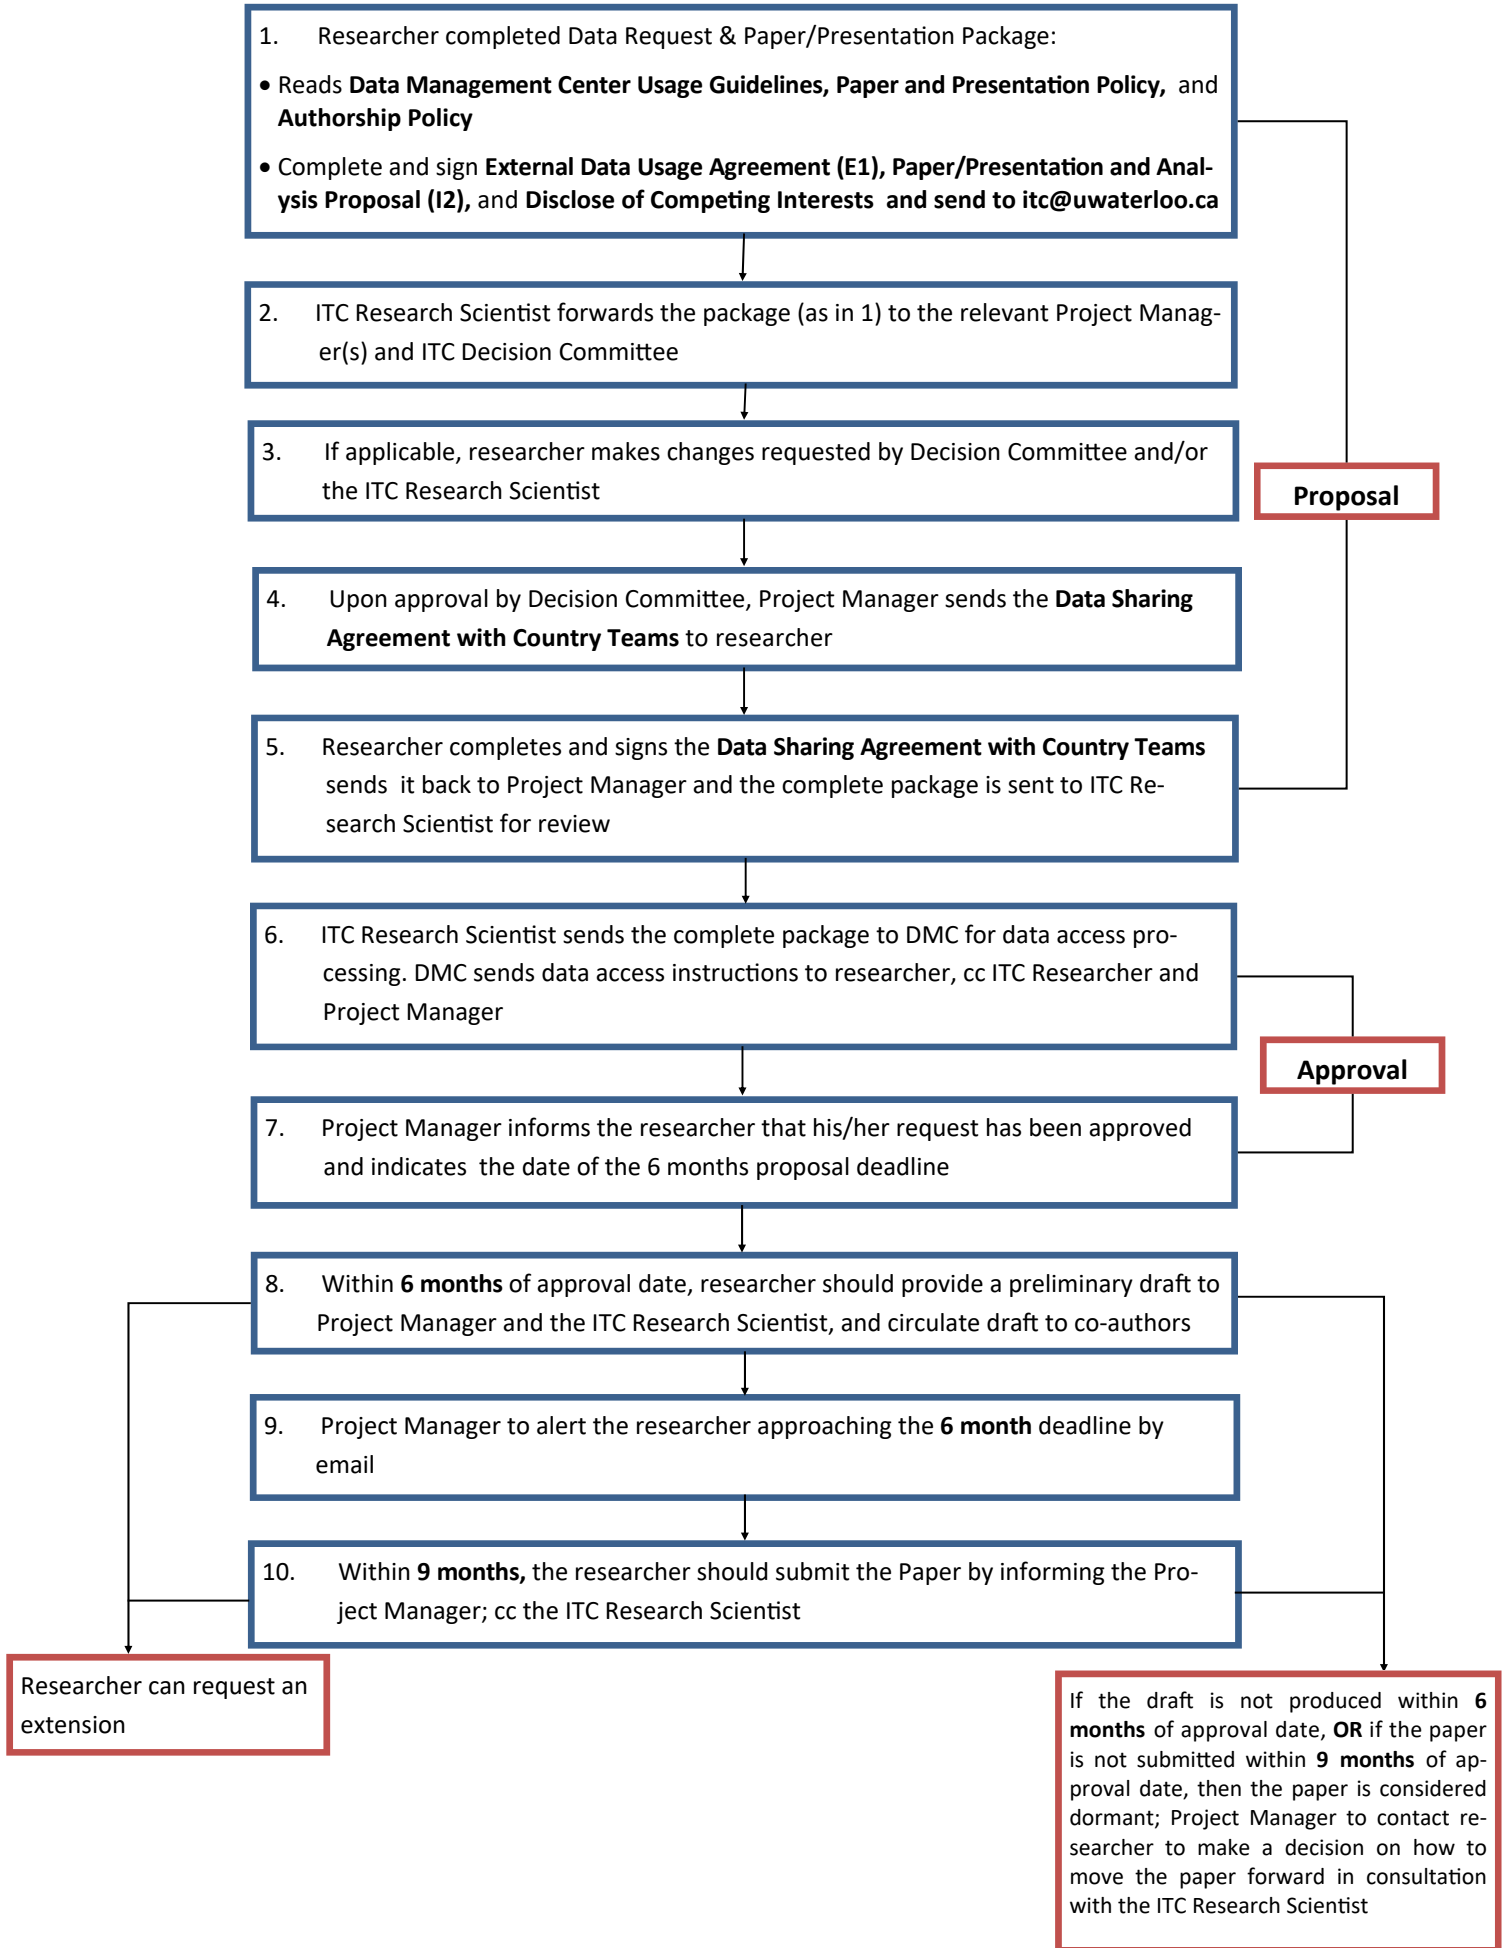

ITC Data Request Flowcharts: EXTERNAL RESEARCHERS

Data Request with Paper/Presentation (External)

Paper/Presentation Request Only (External)

Note: this process assumes that the researcher already obtained the data at an earlier time.

Data Request Only (External)

Process after Paper Completion (External)