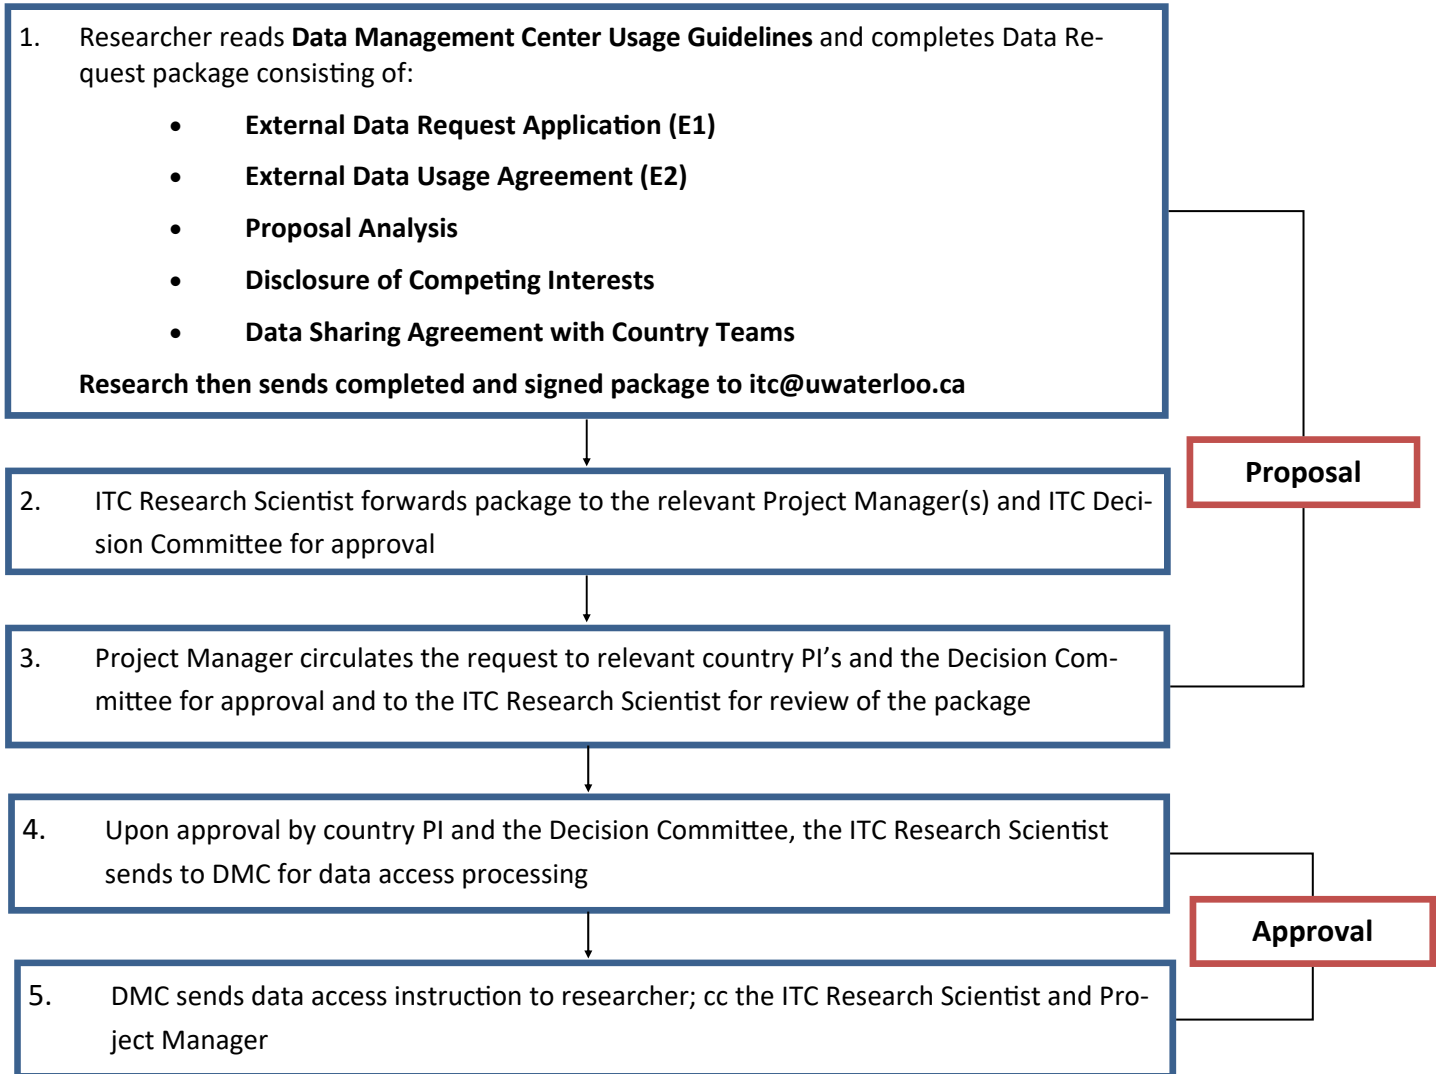

ITC Data Request Flowcharts: EXTERNAL RESEARCHERS

Data Request with Paper/Presentation (External)

Paper/Presentation Request Only (External)

Note: this process assumes that the researcher already obtained the data at an earlier time.

Data Request Only (External)

Process after Paper Completion (External)